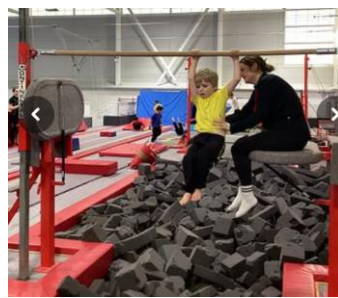

REASONS TO COME TO WHITCHURCH! A selection of interesting happenings in and around our school, and remember we always have surprise events running too! Before Easter we look forward to welcoming **M&M Theatre Group** to present a stunning performance of **The Wizard of Oz!** This event will be generously funded by our PTA, thank you for raising the funding!

ICE IN REDWINGS!

ROBINS READING!

PENGUINS AT GYM!

PARROTS LEARNING!

HOCKEY IN PUFFINS

SWIFTS COMPUTING

SWALLOWS BUILDING

SCIENCE IN KITES